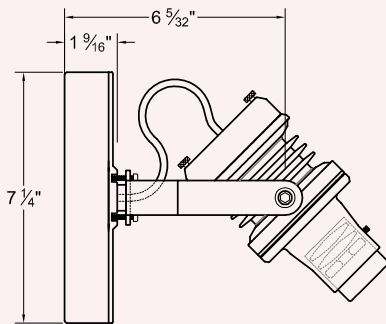

Wenlux® 717BL Beam Mount Accent Light LED

LIGHT CONTROL ACCESSORIES

Degrees shown are approximate on a NBS Cone. Results may vary substantially using wider MBS thru VWB beam spread Cones.

HOW TO SPECIFY

To specify, please visit www.wendelighting.com/art-light-worksheets/ complete the appropriate Art Lighting Worksheet and forward the completed worksheet to our staff members at info@wendelighting.com.

The name Wendelighting is a registered trademark to Jacksen International Ltd., Monrovia, California. The name encompasses Wendel® and Wenlux® optical projectors as well as other types of Wendel/Wenlux lighting fixtures for both interior and exterior use.

WENDELIGHTING®

DIVISION OF JACKSEN INTERNATIONAL LTD