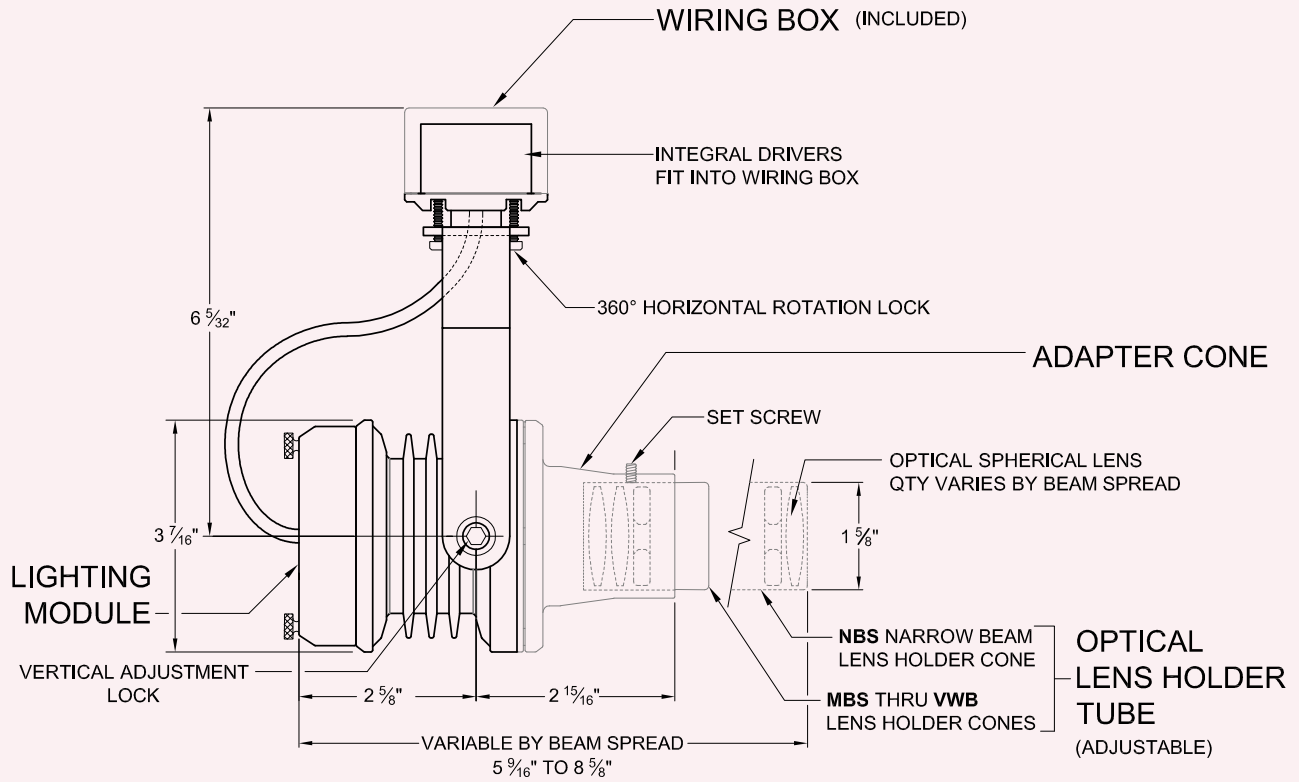

Wenlux® 717BL Beam Mount Accent Light LED

LIGHT CONTROL ACCESSORIES

Degrees shown are approximate on a NBS Cone. Results may vary substantially using wider MBS thru VWB beam spread Cones.

HOW TO SPECIFY

To specify, please visit www.wendelighting.com/art-light-worksheets/ complete the appropriate Art Lighting Worksheet and forward the completed worksheet to our staff members at info@wendelighting.com.

The name Wendelighting is a registered trademark to Jacksen International Ltd., Monrovia, California. The name encompasses Wendel® and Wenlux® optical projectors as well as other types of Wendel/Wenlux lighting fixtures for both interior and exterior use.

WENDELIGHTING®

DIVISION OF JACKSEN INTERNATIONAL LTD