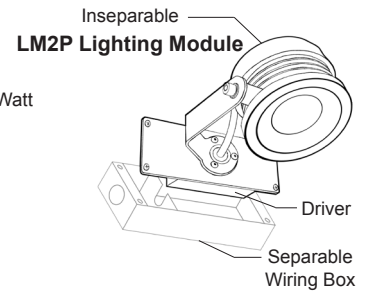

LM2P LIGHTING MODULE SPECIFICATIONS (CA T24-JA8)

Power: 120/277 VAC Input - 20 Watts
Wire Box: Wiring Box Houses Driver
Driver/LED: LM2P with 2790 Chip and Primary Optics JA8 Tested - 1300 Lumens @ 500mA (for tested life) - 67 Lumens/Watt (Estimated 1200 Lumens @ 450mA) JA8 Allowance on all LED Chip Options
Optics: Proprietary
Luminaire: Aluminum
Dimmer: 2 Wire Forward / Reverse Phase
Mounting: Beam - Ceiling - Wall
Listings: - UL / CUL - Damp Location - Dead End Class 1 Wiring Only (No Feed Through)
- California Title 24 Residential Lighting JA8 Recessed Tested Listing (See wendelighting.com/resources)