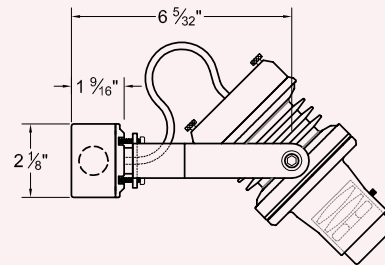

Wenlux® 717BL Beam Mount Accent Light LED

LIGHT CONTROL ACCESSORIES

Degrees shown are approximate on a NBS Cone. Results may vary substantially using wider MBS thru VWB beam spread Cones.

HOW TO SPECIFY

To specify, please visit www.wendelighting.com/art-light-worksheets/ complete the appropriate Art Lighting Worksheet and forward the completed worksheet to our staff members at info@wendelighting.com.

The name Wendelighting is a registered trademark to Jacksen International Ltd., Monrovia, California. The name encompasses Wendel® and Wenlux® optical projectors as well as other types of Wendel/Wenlux lighting fixtures for both interior and exterior use.

WENDELIGHTING®

DIVISION OF JACKSEN INTERNATIONAL LTD