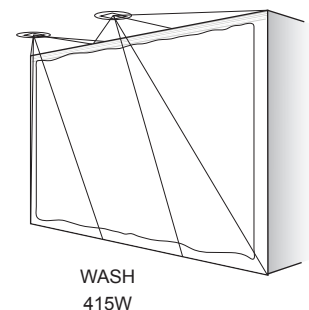

Relamping: Top or Bottom Access

Listing: Not Listed

Optional Ceiling Finish and Accessories

AF: Solid Ceiling Flush Trim Flange (Aluminum)

PF: Plaster / Stucco Ceiling Flush Trim Flange (Porous)

Fine Lighting Options (Sold Separately)

Wenlux® 415MEX Recessed Platform Options

CEILING FINISH OPTIONS FOR 5/8" TO 1 7/16" CEILING THICKNESS

STANDARD ADJUSTABLE CEILING COLLAR
For 7" Diameter Overlap Trim

SOLID CEILING
AF
Aluminum Flange
Flush Trim Flange Accessory
For 6 1/2" Diameter Flush Trim

PLASTER / STUCCO CEILING
PF
Porous Flange
Flush Trim Flange Accessory
For 6 1/2" Diameter Flush Trim

Field Installed Flange - One Initial Flush Trim Required For Installation

LUMINAIRE OPTIONS

(Trims, Flanges and Luminaire Options Sold Separately)