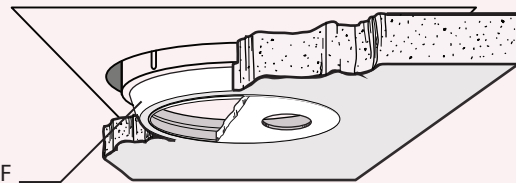

Optional Ceiling Finish and Accessories

AF:	Solid Ceiling Flush Trim Flange (Aluminum)
PF:	Plaster / Stucco Ceiling Flush Trim Flange (Porous)

Fine Lighting Options (Sold Separately)

Wenlux® 415MEX Recessed Platform Options

CEILING FINISH OPTIONS FOR 5/8" TO 1 7/16" CEILING THICKNESS

STANDARD ADJUSTABLE CEILING COLLAR
For 7" Diameter Overlap Trim

SOLID CEILING
AF
Aluminum Flange
Flush Trim Flange Accessory
For 6 1/2" Diameter Flush Trim

PLASTER / STUCCO CEILING
PF
Porous Flange
Flush Trim Flange Accessory
For 6 1/2" Diameter Flush Trim

Field Installed Flange - One Initial Flush Trim Required For Installation

LUMINAIRE OPTIONS

(Trims, Flanges and Luminaire Options Sold Separately)