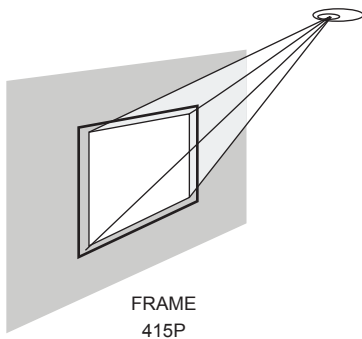

How to Specify

Refer to Recess Housing Placement sheets to determine Projector or Wash Light Locations. For Specification assistance, call or email info@wendelighting.com. Staff members are also available for jobsite consultation on a fee basis to assist in Wendel® product specification.

Patent 6,612,0761B2 - Additional Patents Pending

Wendelighting reserves the right to make changes without notice.

Standard 415MEX Platform
(For use with overlap trims sold separately)

For Flush Trim Flange Optional Accessory specify:

415HIC - AF (Solid Ceiling) Aluminum Flush Trim Flange	415HIC - PF (Plaster / Stucco Ceiling) Porous Flush Trim Flange

Field Installed Flange - One Initial Flush Trim Required for Installation

STANDARD SPECIFICATIONS

Applications:	Platform for - Framing Projector - Accent - Wash
Transformer:	12 Volt Toroidal (Magnetic)
Power:	120 VAC
Lamping:	50 Watt MR16 IR Maximum
Weight:	8 lbs.
Platform:	Formed Aluminum
Mounting:	Brackets by Others
Relamping:	Top or Bottom Access
Listing:	Not Listed

Optional Ceiling Finish and Accessories

AF:	Solid Ceiling Flush Trim Flange (Aluminum)
PF:	Plaster / Stucco Ceiling Flush Trim Flange (Porous)

Fine Lighting Options (Sold Separately)