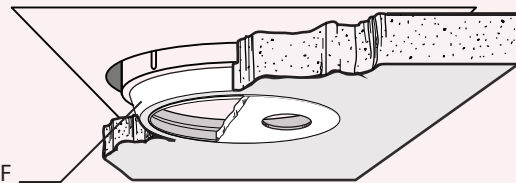

Relamping: Top or Bottom Access

Listing: Not Listed

Optional Ceiling Finish and Accessories

AF: Solid Ceiling Flush Trim Flange (Aluminum)

PF: Plaster / Stucco Ceiling Flush Trim Flange (Porous)

Fine Lighting Options (Sold Separately)

Wenlux® 415MEX Recessed Platform Options

CEILING FINISH OPTIONS FOR 5/8" TO 1 7/16" CEILING THICKNESS

STANDARD ADJUSTABLE CEILING COLLAR
For 7" Diameter Overlap Trim

SOLID CEILING
AF
Aluminum Flange
Flush Trim Flange Accessory
For 6 1/2" Diameter Flush Trim

PLASTER / STUCCO CEILING
PF
Porous Flange
Flush Trim Flange Accessory
For 6 1/2" Diameter Flush Trim

Field Installed Flange - One Initial Flush Trim Required For Installation

LUMINAIRE OPTIONS

(Trims, Flanges and Luminaire Options Sold Separately)