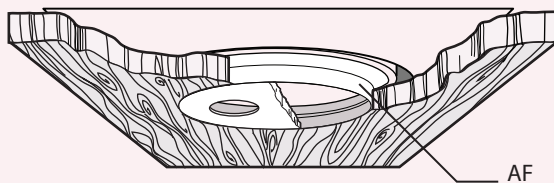

Relamping: Top or Bottom Access

Listing: Not Listed

Optional Ceiling Finish and Accessories

AF: Solid Ceiling Flush Trim Flange (Aluminum)

PF: Plaster / Stucco Ceiling Flush Trim Flange (Porous)

Fine Lighting Options (Sold Separately)

Wenlux® 415MEX Recessed Platform Options

CEILING FINISH OPTIONS FOR 5/8" TO 1 7/16" CEILING THICKNESS

STANDARD ADJUSTABLE CEILING COLLAR
For 7" Diameter Overlap Trim

SOLID CEILING
AF
Aluminum Flange
Flush Trim Flange Accessory
For 6 1/2" Diameter Flush Trim

PLASTER / STUCCO CEILING
PF
Porous Flange
Flush Trim Flange Accessory
For 6 1/2" Diameter Flush Trim

Field Installed Flange - One Initial Flush Trim Required For Installation

LUMINAIRE OPTIONS

(Trims, Flanges and Luminaire Options Sold Separately)