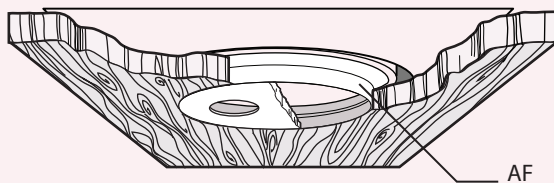

Optional Ceiling Finish and Accessories

AF:	Solid Ceiling Flush Trim Flange (Aluminum)
PF:	Plaster / Stucco Ceiling Flush Trim Flange (Porous)

Fine Lighting Options (Sold Separately)

Wenlux® 415MEX Recessed Platform Options

CEILING FINISH OPTIONS FOR 5/8" TO 1 7/16" CEILING THICKNESS

STANDARD ADJUSTABLE CEILING COLLAR
For 7" Diameter Overlap Trim

SOLID CEILING
AF
Aluminum Flange
Flush Trim Flange Accessory
For 6 1/2" Diameter Flush Trim

PLASTER / STUCCO CEILING
PF
Porous Flange
Flush Trim Flange Accessory
For 6 1/2" Diameter Flush Trim

Field Installed Flange - One Initial Flush Trim Required For Installation

LUMINAIRE OPTIONS

(Trims, Flanges and Luminaire Options Sold Separately)