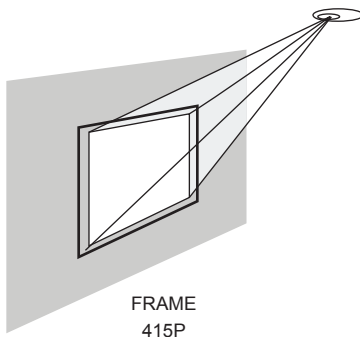

Relamping: Top or Bottom Access

Listing: Not Listed

Optional Ceiling Finish and Accessories

AF: Solid Ceiling Flush Trim Flange (Aluminum)

PF: Plaster / Stucco Ceiling Flush Trim Flange (Porous)

Fine Lighting Options (Sold Separately)