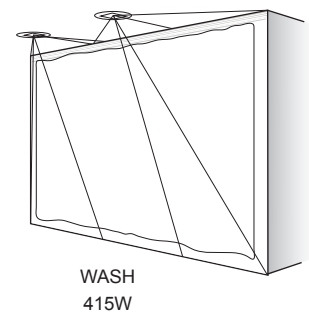

How to Specify

Refer to Recess Housing Placement sheets to determine Projector or Wash Light Locations. For Specification assistance, call or email info@wendelighting.com. Staff members are also available for jobsite consultation on a fee basis to assist in Wendel® product specification.

Patent 6,612,0761B2 - Additional Patents Pending

Wendelighting reserves the right to make changes without notice.

Standard 415MEX Platform
(For use with overlap trims sold separately)

For Flush Trim Flange Optional Accessory specify:

415HIC - AF (Solid Ceiling) Aluminum Flush Trim Flange	415HIC - PF (Plaster / Stucco Ceiling) Porous Flush Trim Flange

Field Installed Flange - One Initial Flush Trim Required for Installation

STANDARD SPECIFICATIONS

Applications:	Platform for - Framing Projector - Accent - Wash
Transformer:	12 Volt Toroidal (Magnetic)
Power:	120 VAC
Lamping:	50 Watt MR16 IR Maximum
Weight:	8 lbs.
Platform:	Formed Aluminum
Mounting:	Brackets by Others
Relamping:	Top or Bottom Access
Listing:	Not Listed

Optional Ceiling Finish and Accessories

AF:	Solid Ceiling Flush Trim Flange (Aluminum)
PF:	Plaster / Stucco Ceiling Flush Trim Flange (Porous)

Fine Lighting Options (Sold Separately)