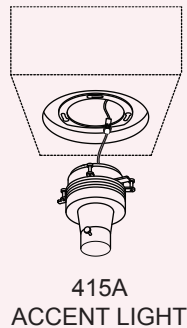

Patent 6,612,0761B2

Wendelighting reserves the right to make changes without notice.

STANDARD SPECIFICATIONS

- Applications:** Housing for Framing Projector, Accent, Wash
- Transformer:** 12 Volt Toroidal (Magnetic)
- Power:** 120 VAC
- Lamping:** 50 Watt MR16 IR Maximum
- Weight:** 17 lbs.
- Housing:** Formed Aluminum
- Mounting:** Universal Hanger Brackets Rigid to Construction
- Relamping:** Top Access Panel and Bottom Trim Plate
- Listing:** UL / CUL Damp Location
Type IC / Air Tight - Thermally Protected
Feed Through Wiring

CEILING FINISH OPTIONS FOR 5/8" TO 1 7/16" CEILING THICKNESS

STANDARD ADJUSTABLE CEILING COLLAR
For 7" Diameter Overlap Trim

SOLID CEILING
AF
ALUMINUM FLANGE
Optional Flush Trim Flange Accessory
For 6 1/2" Diameter Flush Trim

PLASTER / STUCCO CEILING
PF
POROUS FLANGE
Optional Flush Trim Flange Accessory
For 6 1/2" Diameter Flush Trim

Field Installed Flange - One Initial Flush Trim Required For Installation

LUMINAIRE OPTIONS

(Trims, Flanges and Luminaire Options Sold Separately)