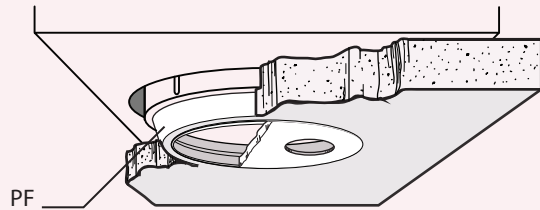

Optional Ceiling Finish and Accessories

- AF:** Solid Ceiling Flush Trim Flange (Aluminum)
- PF:** Plaster / Stucco Ceiling Flush Trim Flange (Porous)

Fine Lighting Options (Sold Separately)

Wenlux® 415HIC Recessed Housing Options

CEILING FINISH OPTIONS FOR 5/8" TO 1 7/16" CEILING THICKNESS

STANDARD ADJUSTABLE CEILING COLLAR
For 7" Diameter Overlap Trim

SOLID CEILING
AF
ALUMINUM FLANGE
Optional Flush Trim Flange Accessory
For 6 1/2" Diameter Flush Trim

PLASTER / STUCCO CEILING
PF
POROUS FLANGE
Optional Flush Trim Flange Accessory
For 6 1/2" Diameter Flush Trim

Field Installed Flange - One Initial Flush Trim Required For Installation

LUMINAIRE OPTIONS

(Trims, Flanges and Luminaire Options Sold Separately)