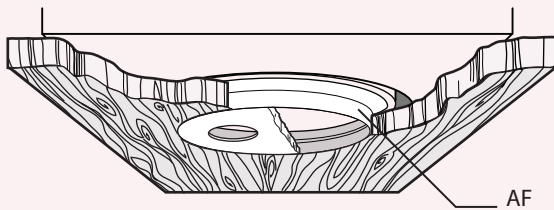

Optional Ceiling Finish and Accessories

- AF:** Solid Ceiling Flush Trim Flange (Aluminum)
- PF:** Plaster / Stucco Ceiling Flush Trim Flange (Porous)

Fine Lighting Options (Sold Separately)

Wenlux® 415HIC Recessed Housing Options

CEILING FINISH OPTIONS FOR 5/8" TO 1 7/16" CEILING THICKNESS

STANDARD ADJUSTABLE CEILING COLLAR
For 7" Diameter Overlap Trim

SOLID CEILING
AF
ALUMINUM FLANGE
Optional Flush Trim Flange Accessory
For 6 1/2" Diameter Flush Trim

PLASTER / STUCCO CEILING
PF
POROUS FLANGE
Optional Flush Trim Flange Accessory
For 6 1/2" Diameter Flush Trim

Field Installed Flange - One Initial Flush Trim Required For Installation

LUMINAIRE OPTIONS

(Trims, Flanges and Luminaire Options Sold Separately)