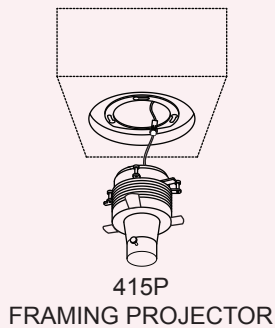

CEILING FINISH OPTIONS FOR 5/8" TO 1 7/16" CEILING THICKNESS

STANDARD ADJUSTABLE CEILING COLLAR
For 7" Diameter Overlap Trim

SOLID CEILING
AF
ALUMINUM FLANGE
Optional Flush Trim Flange Accessory
For 6 1/2" Diameter Flush Trim

PLASTER / STUCCO CEILING
PF
POROUS FLANGE
Optional Flush Trim Flange Accessory
For 6 1/2" Diameter Flush Trim

Field Installed Flange - One Initial Flush Trim Required For Installation

LUMINAIRE OPTIONS

(Trims, Flanges and Luminaire Options Sold Separately)