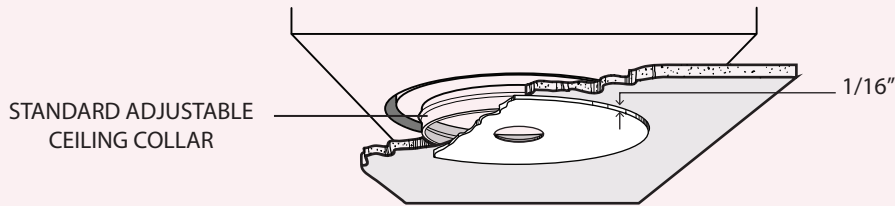

CEILING FINISH OPTIONS FOR 5/8" TO 1 7/16" CEILING THICKNESS

STANDARD ADJUSTABLE CEILING COLLAR
For 7" Diameter Overlap Trim

SOLID CEILING
AF
ALUMINUM FLANGE
Optional Flush Trim Flange Accessory
For 6 1/2" Diameter Flush Trim