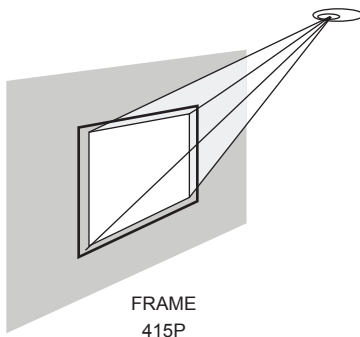

WENDELIGHTING®

DIVISION OF JACKSEN INTERNATIONAL LTD

Wenlux® 415HIC
Recessed Housing

The Wenlux® Recessed Housing provides multi-function fine lighting flexibility. Options include the renowned Wenlux Framing Projector, Accent Light and Wash Light. The Adjustable Ceiling Collar accommodates ceiling thicknesses ranging from 5/8" to 1 7/16". Accessory flush trim flanges are available for a seamless, flush to ceiling, field-paintable trim finish.

The housing provides top or bottom re-lamping access. Each housing comes prewired with quick disconnects to modular components. Each complies with Air Tight requirements and is listed by Underwriter Laboratories for direct insulation contact. Universal mounting brackets are included for new construction, existing top access construction, framing light, accenting or washing.

A quiet toroidal transformer delivers stable, near 12 Volt power using dimmed or switched quick disconnect taps. Up to 50 Watt IR Lamps having 75 Watt performance are compatible in this energy efficient Recessed Housing.

How to Specify

Refer to Recess Housing Placement sheets to determine Projector or Wash Light Locations. For Specification assistance, call or email info@wendelighting.com. Staff members are also available for jobsite consultation on a fee basis to assist in Wendel® product specification.

Patent 6,612,0761B2

Wendelighting reserves the right to make changes without notice.

STANDARD SPECIFICATIONS