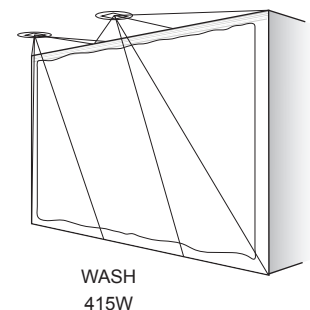

WENDELIGHTING®

DIVISION OF JACKSEN INTERNATIONAL LTD

Wenlux® 415HIC
Recessed Housing

The Wenlux® Recessed Housing provides multi-function fine lighting flexibility. Options include the renowned Wenlux Framing Projector, Accent Light and Wash Light. The Adjustable Ceiling Collar accommodates ceiling thicknesses ranging from 5/8" to 1 7/16". Accessory flush trim flanges are available for a seamless, flush to ceiling, field-paintable trim finish.

The housing provides top or bottom re-lamping access. Each housing comes prewired with quick disconnects to modular components. Each complies with Air Tight requirements and is listed by Underwriter Laboratories for direct insulation contact. Universal mounting brackets are included for new construction, existing top access construction, framing light, accenting or washing.

A quiet toroidal transformer delivers stable, near 12 Volt power using dimmed or switched quick disconnect taps. Up to 50 Watt IR Lamps having 75 Watt performance are compatible in this energy efficient Recessed Housing.

How to Specify

Refer to Recess Housing Placement sheets to determine Projector or Wash Light Locations. For Specification assistance, call or email info@wendelighting.com. Staff members are also available for jobsite consultation on a fee basis to assist in Wendel® product specification.

Patent 6,612,0761B2

Wendelighting reserves the right to make changes without notice.

STANDARD SPECIFICATIONS