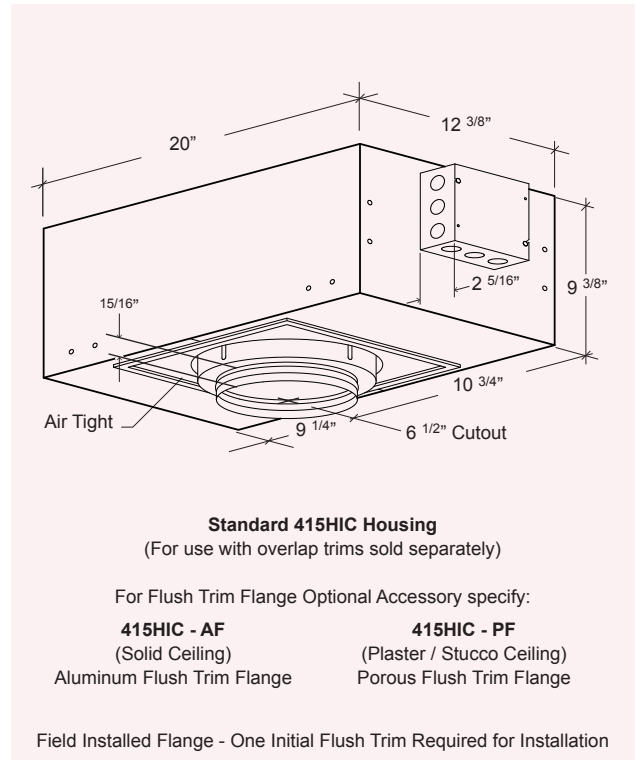

The housing provides top or bottom re-lamping access. Each housing comes prewired with quick disconnects to modular components. Each complies with Air Tight requirements and is listed by Underwriter Laboratories for direct insulation contact. Universal mounting brackets are included for new construction, existing top access construction, framing light, accenting or washing.

A quiet toroidal transformer delivers stable, near 12 Volt power using dimmed or switched quick disconnect taps. Up to 50 Watt IR Lamps having 75 Watt performance are compatible in this energy efficient Recessed Housing.

Patent 6,612,0761B2

Wendelighting reserves the right to make changes without notice.

STANDARD SPECIFICATIONS

- Applications:** Housing for Framing Projector, Accent, Wash
- Transformer:** 12 Volt Toroidal (Magnetic)
- Power:** 120 VAC
- Lamping:** 50 Watt MR16 IR Maximum
- Weight:** 17 lbs.
- Housing:** Formed Aluminum
- Mounting:** Universal Hanger Brackets Rigid to Construction
- Relamping:** Top Access Panel and Bottom Trim Plate
- Listing:** UL / CUL Damp Location
Type IC / Air Tight - Thermally Protected
Feed Through Wiring