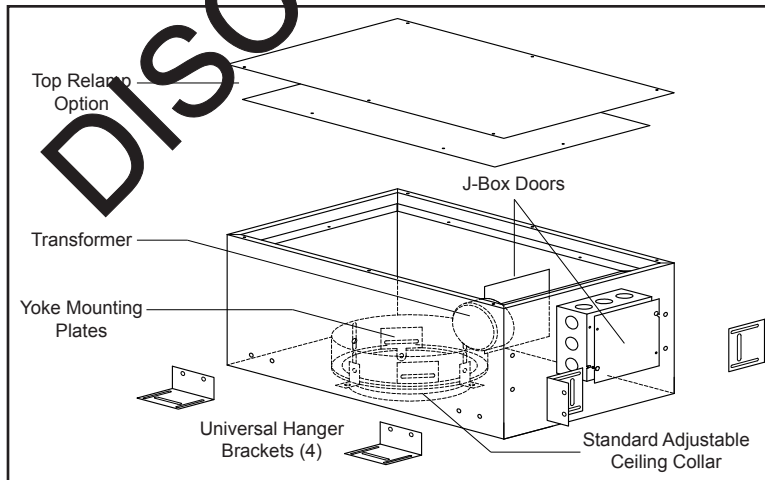

Wenlux® 415HIC
Recessed Housing

The Wenlux® Recessed Housing provides multi-function fine lighting flexibility. Options include the renowned Wenlux Framing Projector, Accent Light and Wash Light. The Adjustable Ceiling Collar accommodates ceiling thicknesses ranging from 5/8" to 1 7/16". Accessory flush trim flanges are available for a seamless, flush to ceiling, field-paintable trim finish.

The housing provides top or bottom re-lamping access. Each housing comes prewired with quick disconnects to modular components. Each complies with Air Tight requirements and is listed by Underwriter Laboratories for direct insulation contact. Universal mounting brackets are included for new construction, existing top access construction, framing light, accenting or washing.

A quiet toroidal transformer delivers stable, near 12 Volt power using dimmed or switched quick disconnect taps. Up to 50 Watt IR Lamps having 75 Watt performance are compatible in this energy efficient Recessed Housing.

How to Specify

Refer to Recess Housing Placement sheets to determine Projector or Wash Light Locations. For Specification assistance, call or email info@wendelighting.com. Staff members are also available for jobsite consultation on a fee basis to assist in Wendel® product specification.

Patent 6,612,0761B2

Wendelighting reserves the right to make changes without notice.

STANDARD SPECIFICATIONS

- **Applications:** Housing for Framing Projector, Accent, Wash
- **Transformer:** 12 Volt Toroidal (Magnetic)
- **Power:** 120 VAC
- **Lamping:** 50 Watt MR16 IR Maximum
- **Weight:** 17 lbs.
- **Housing:** Formed Aluminum
- **Mounting:** Universal Hanger Brackets Rigid to Construction
- **Relamping:** Top Access Panel and Bottom Trim Plate
- **Listing:** UL / CUL Damp Location
  Type IC / Air Tight - Thermally Protected
  Feed Through Wiring

Optional Ceiling Finish and Accessories

- **AF:** Solid Ceiling Flush Trim Flange (Aluminum)
- **PF:** Plaster / Stucco Ceiling Flush Trim Flange (Porous)

Fine Lighting Options (Sold Separately)