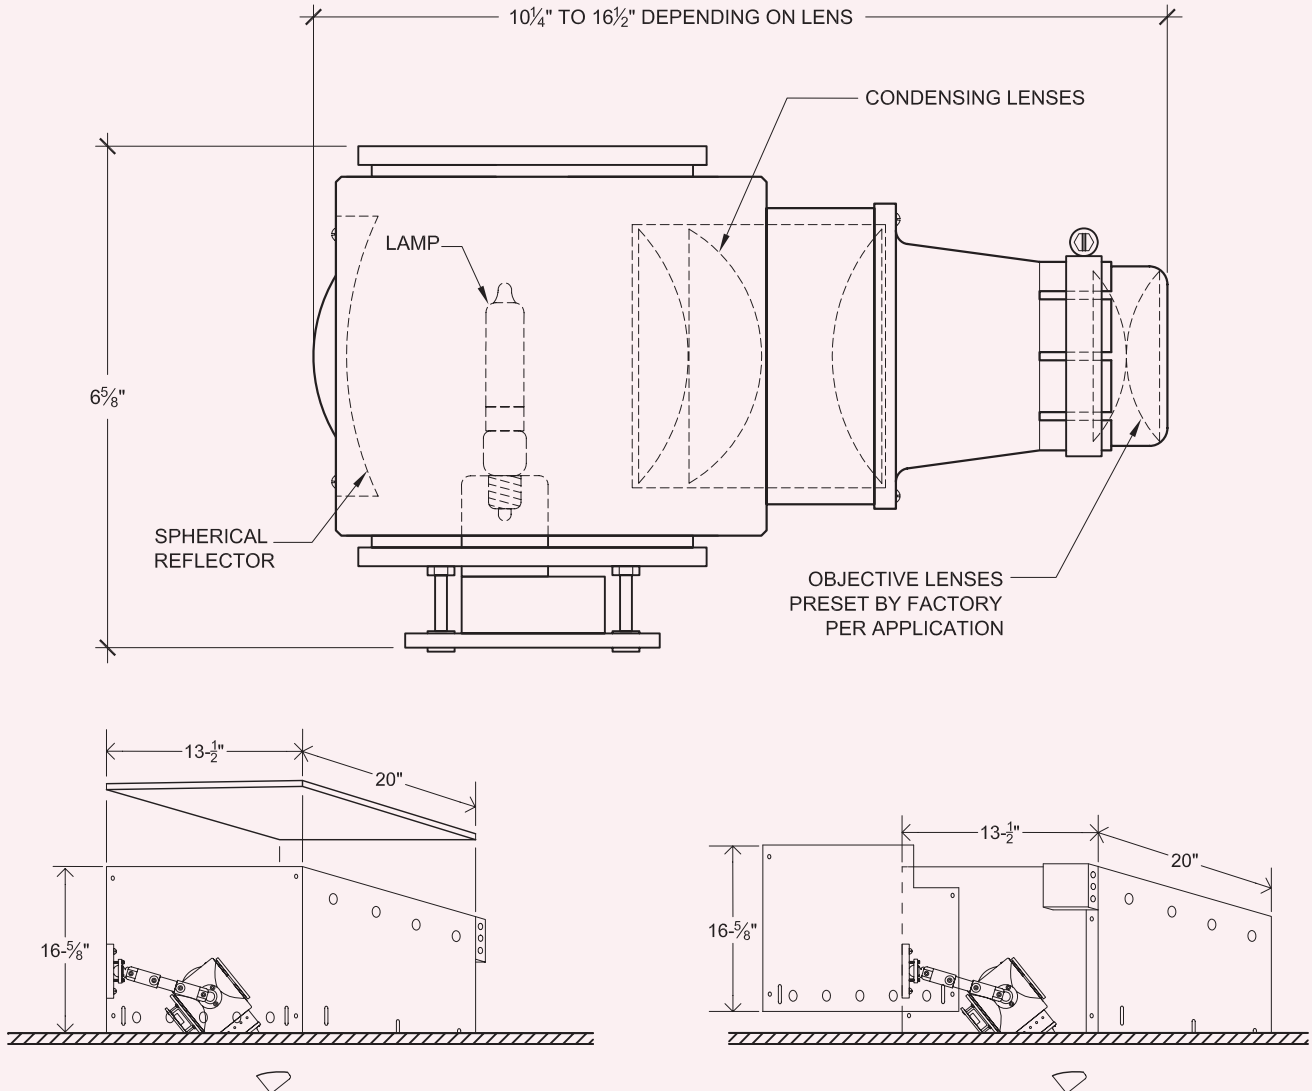

Model 2346P

DIMENSIONS

TOP ACCESS HOUSING (SOLD SEPARATELY)
SEE 2346H2 OR 2346H4 SPECIFICATION SHEETS

END ACCESS HOUSING (SOLD SEPARATELY)
SEE 2346UH SPECIFICATION SHEETS

HOW TO SPECIFY

To specify, please visit www.wendelighting.com/worksheets.htm, complete the appropriate projector worksheet and forward the completed worksheet to our staff members, info@wendelighting.com.

The name Wendelighting is registered to Jacksen International Ltd., Monrovia, California. The name encompasses Wendel® and Wenlux® optical projectors as well as other types of Wendel/Wenlux lighting fixtures for both interior and exterior use.

WENDELIGHTING®

DIVISION OF JACKSEN INTERNATIONAL LTD