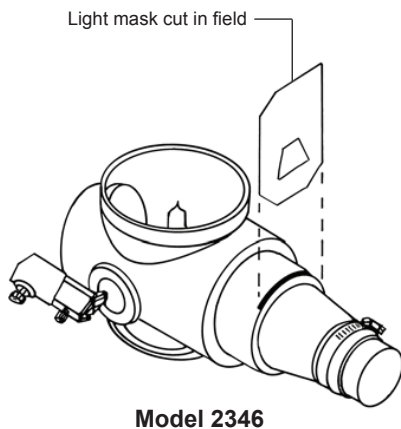

SPECIFICATIONS

| | |
|-----------------------------|--|
| Applications: | Large focal points, paintings, sculpture, corporate logos, gobo patterns, and tables |
| Power: | 120 VAC |
| Lamp: | Specify Quartz 250 or 400 Watt Q/CL mini-can screw base 2,000 hr. life |
| Weight: | 9 lbs. |
| Objective Lenses: | Preset by Factory |
| Condensing Lens: | 3 |
| Spherical Reflector: | 1 |
| Construction: | Cast Aluminum |
| Relamping: | Does not change focus |
| Listings: | |
| 250 Watt Listing | Not Listed - Non IC - Not Air Tight |
| 400 Watt Listing | Not Listed - Non IC - Not Air Tight |
| Accessory: | FADE IN® Optics for a Loosely Conforming Border |