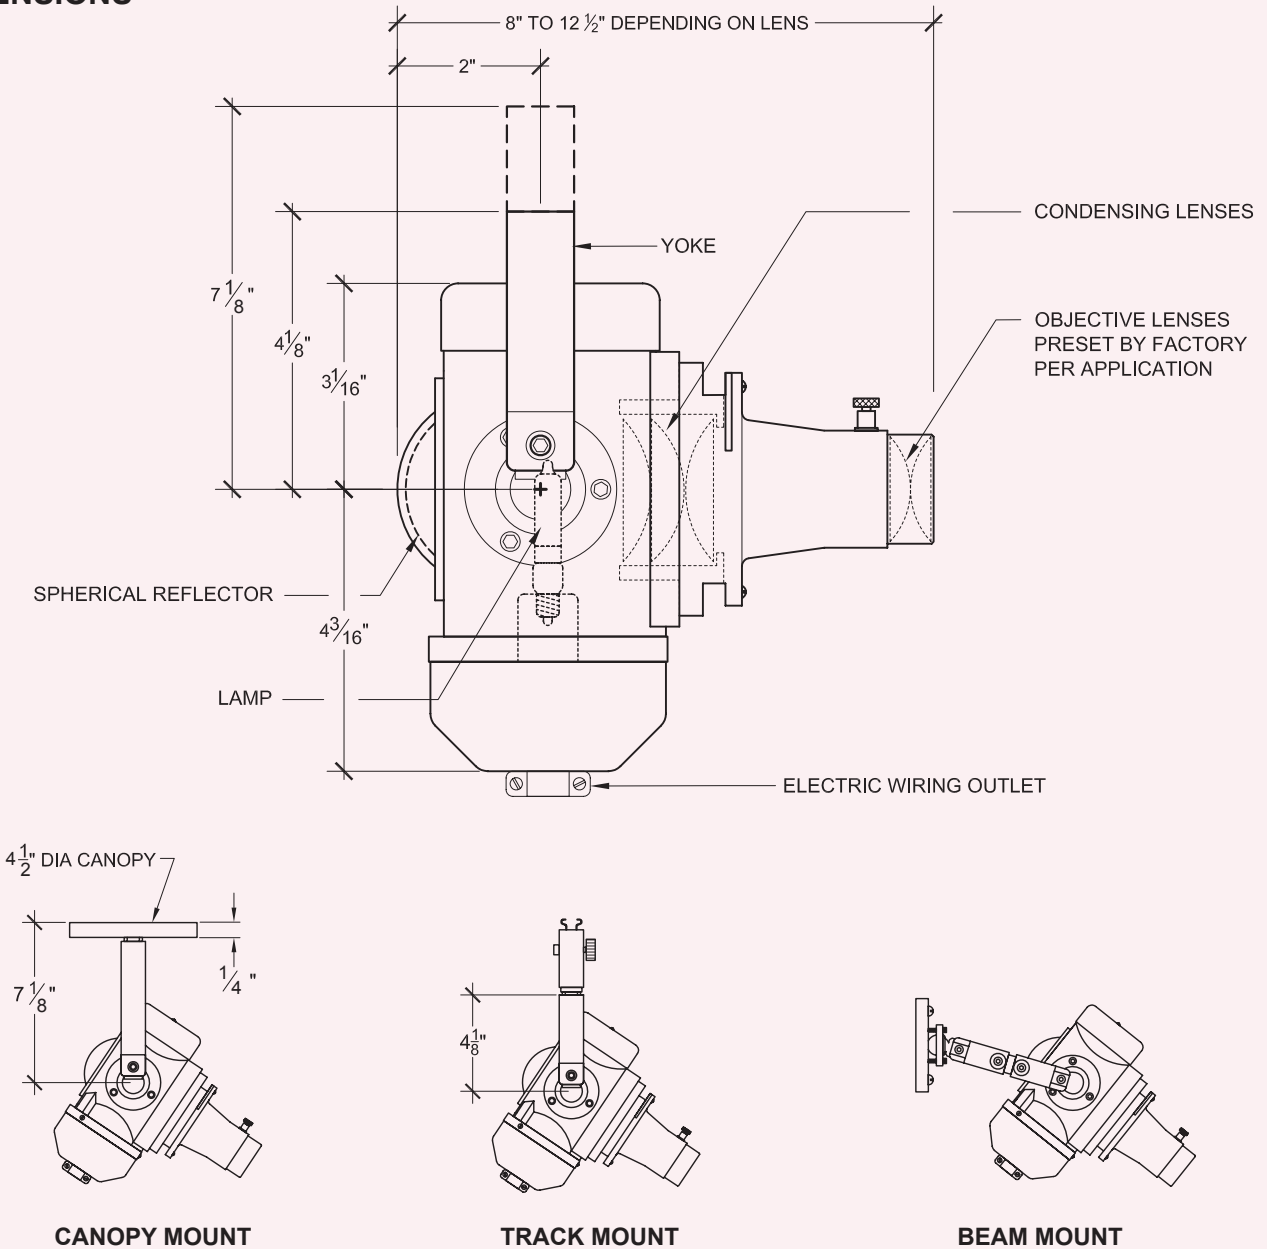

Model 1180T

DIMENSIONS

The name Wendelighting is registered to Jacksen International Ltd., Monrovia, California. The name encompasses Wendel® and Wenlux® optical projectors as well as other types of Wendel/Wenlux lighting fixtures for both interior and exterior use.

WENDELIGHTING®

DIVISION OF JACKSEN INTERNATIONAL LTD