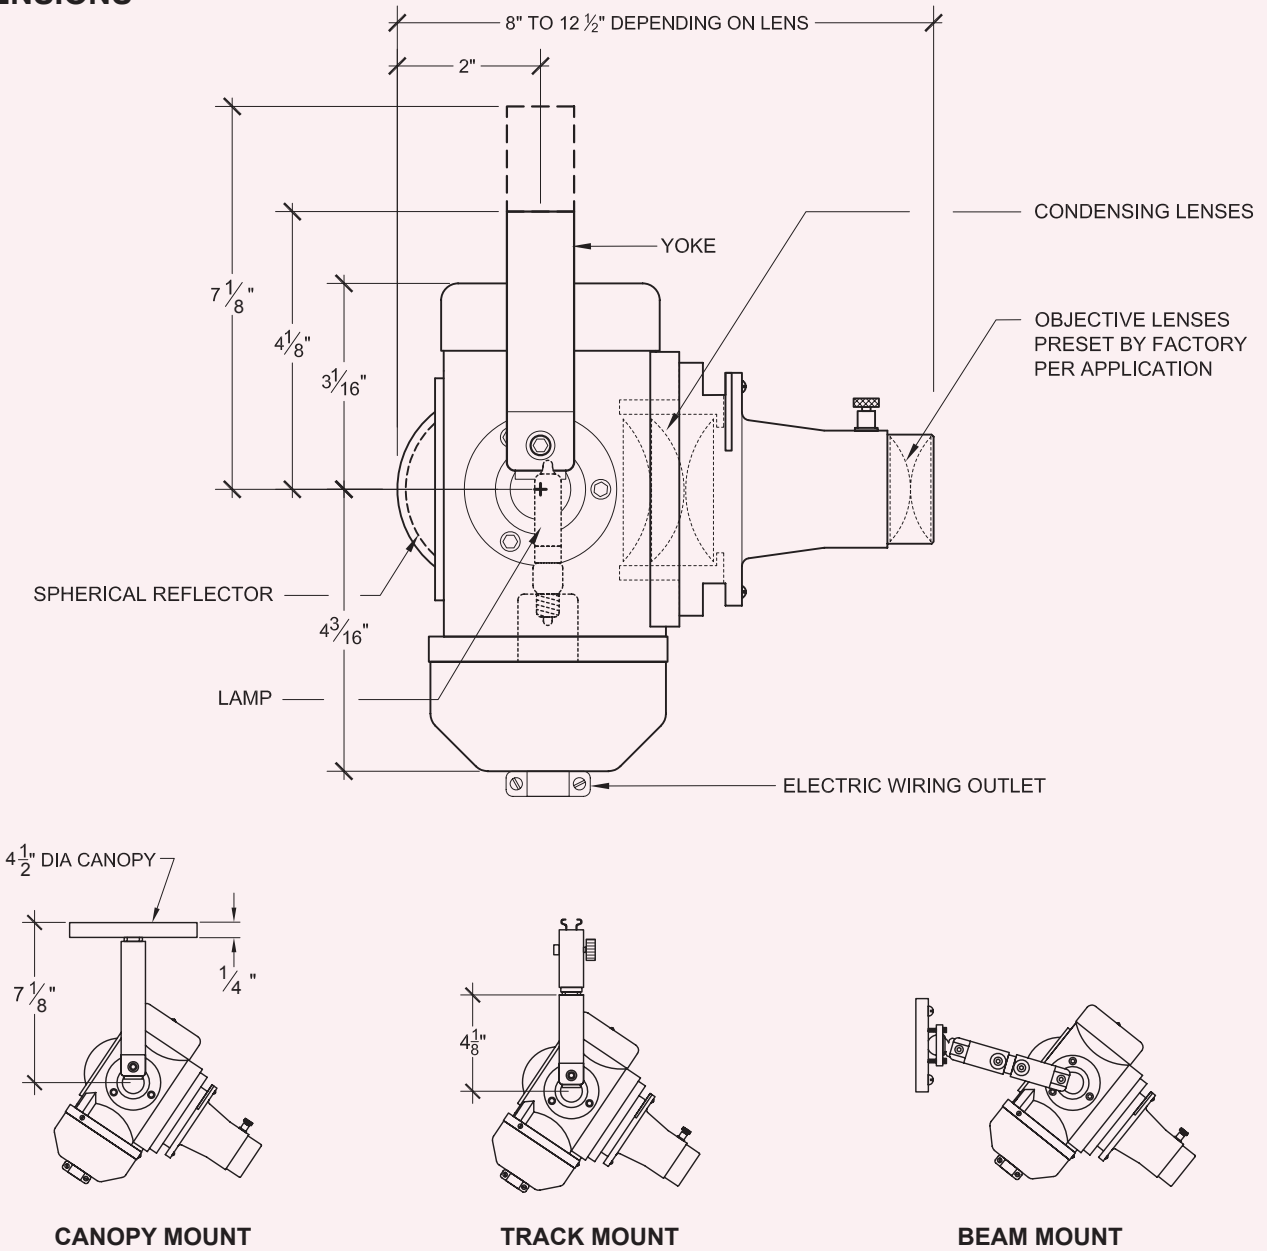

Model 1180T

DIMENSIONS

The name Wendelighting is registered to Jacksen International Ltd., Monrovia, California. The name encompasses Wendel® and Wenlux® optical projectors as well as other types of Wendel/Wenlux lighting fixtures for both interior and exterior use.

WENDELIGHTING®

DIVISION OF JACKSEN INTERNATIONAL LTD