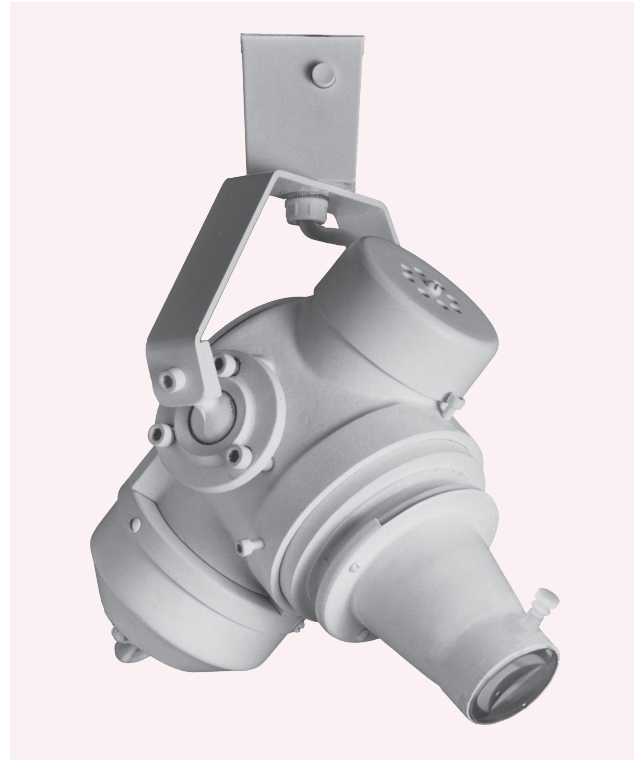

WENDELIGHTING®

DIVISION OF JACKSEN INTERNATIONAL LTD

Model 1180T
Track Mount
Optical Projector

Wendelighting's Model 1180T lighting system provides the designer with an optical projector that is surface mounted to provide a controlled illumination for fine art and furniture.

The Wendel® projector combines an optical system of precision ground lenses, reflector and a unique light masking technique. The result is a highly intensified light that is artistically confined to the exact area of interest regardless of shape.

The Wendel track lighting system includes a sturdy fastening design to provide support to both sides of the projector keeping it securely positioned. For track systems, the adaptor can be modified at the factory to fit most tracks. Please specify the track required.

SPECIFICATIONS

Applications: Small focal points, paintings, sculpture, corporate logos, gobo patterns, and tables

Power: 120 VAC

Lamp: Quartz 150 Watt Q/CL mini-can screw base 2000 hr. life

Weight: 4 lbs.