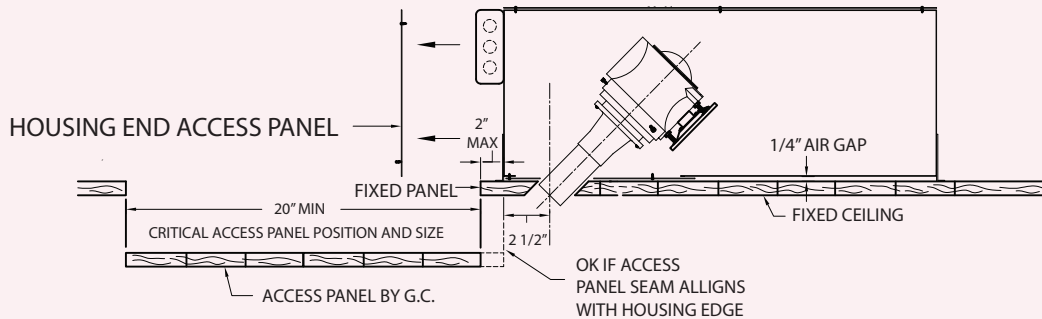

END ACCESS OPTION

The name Wendelighting is registered to Jacksen International Ltd., Monrovia, California. The name encompasses Wendel® and Wenlux® optical projectors as well as other types of Wendel/Wenlux lighting fixtures for both interior and exterior use.

WENDELIGHTING®

DIVISION OF JACKSEN INTERNATIONAL LTD