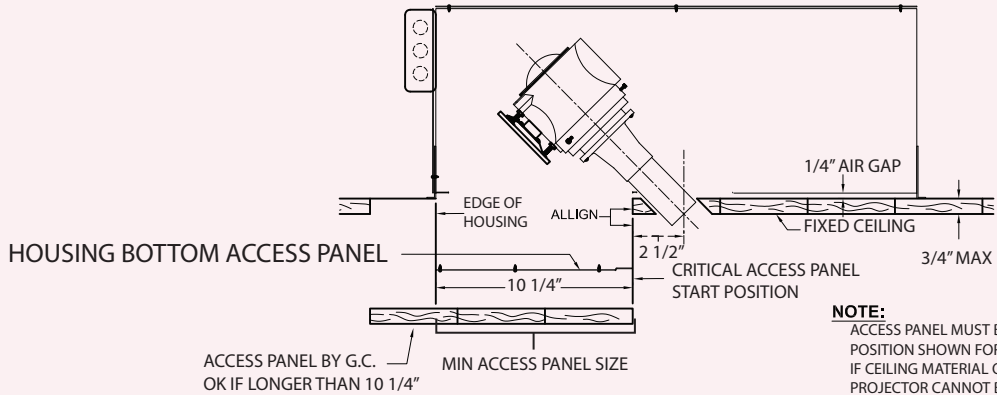

BOTTOM ACCESS OPTION