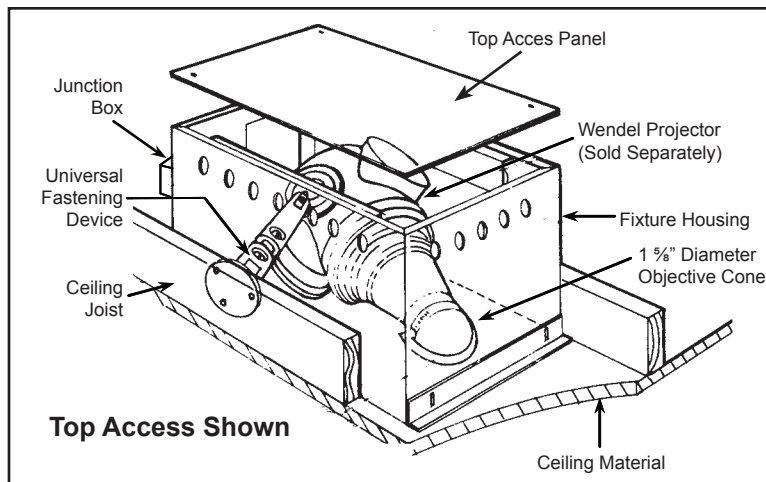

SPECIFICATIONS

- **Applications:** Unobtrusive Light Source
- **Power:** 120 VAC
- **Lamping:** 150 Watt Maximum
- **Weight:** 19 lbs.
- **Housing:** Die Formed Galvanized Sheet Metal
- **Mounting:** Hanger Brackets Rigid to Construction
- **Relamping:** End / Bottom / Top Access Panels
- **Listing:** Not Listed
  Thermally Protected
  Non IC / Not Air Tight
  Insulation Must Be Kept Away From Housing

Approximate Location for the Wendel Projector Housing.
In order to specify the approximate location for a Wendel housing, determine the position of the object to be illuminated and see the following formula:

$$P = W + 1/3A + 2"$$

P = Distance of Wendel projector to wall
W = Distance from top of art to ceiling
A = Height of art
CL Housing = P + 2" (additional 2")

Forward information to Wendelighting to verify location