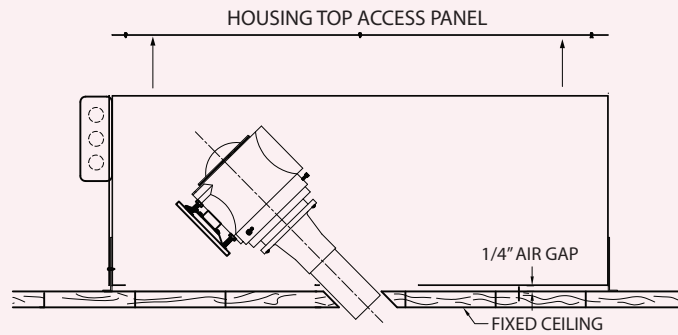

Model 1176UH9 Custom Universal End Access Housing

TOP ACCESS OPTION