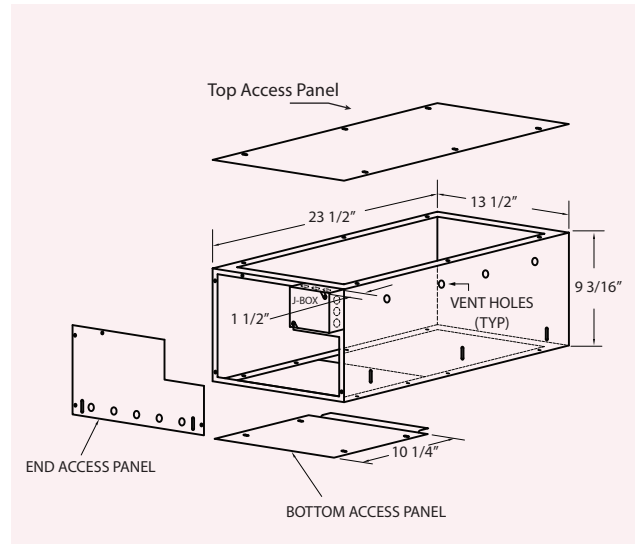

The housing provides universal access to the Wendel® projector for installation, relamping and focusing. The bottom of the housing is installed above the ceiling. Each housing comes prewired with a large, accessible junction box. Each complies with Underwriters Laboratory requirements for Non-IC installations.

The Wendel projector is sold separately. The projector's objective cone extends through the ceiling and is field painted to match the ceiling for a near hidden light source.

Wendel housings are supplied with mounting hanger brackets.

How to Specify

Wendelighting shall specify housing locations. Provide Wendelighting with a to scale Reflected Ceiling Plan and Interior Elevation including art and/or maximum art size or complete a Projector Worksheet found at www.wendelighting.com. Staff members are also available for jobsite consultation on a fee basis.

1176UH9
Custom Universal End Access Housing