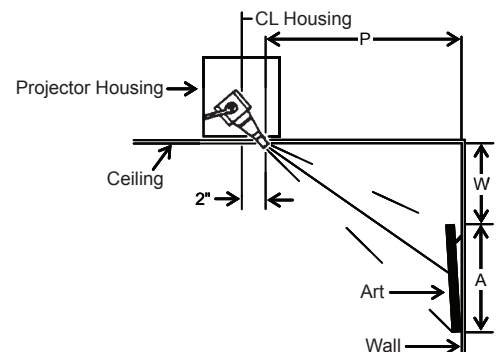

The housing provides universal access to the Wendel® projector for installation, relamping and focusing. The bottom of the housing is installed above the ceiling. Each housing comes prewired with a large, accessible junction box. Each complies with Underwriters Laboratory requirements for Non-IC installations.

The Wendel projector is sold separately. The projector's objective cone extends through the ceiling and is field painted to match the ceiling for a near hidden light source.

Wendel housings are supplied with mounting hanger brackets.

How to Specify

Wendelighting shall specify housing locations. Provide Wendelighting with a to scale Reflected Ceiling Plan and Interior Elevation including art and/or maximum art size or complete a Projector Worksheet found at www.wendelighting.com. Staff members are also available for jobsite consultation on a fee basis.

1176UH9
Custom Universal End Access Housing

SPECIFICATIONS

- **Applications:** Unobtrusive Light Source
- **Power:** 120 VAC
- **Lamping:** 150 Watt Maximum
- **Weight:** 19 lbs.
- **Housing:** Die Formed Galvanized Sheet Metal
- **Mounting:** Hanger Brackets Rigid to Construction
- **Relamping:** End / Bottom / Top Access Panels
- **Listing:** Not Listed
  Thermally Protected
  Non IC / Not Air Tight
  Insulation Must Be Kept Away From Housing

Approximate Location for the Wendel Projector Housing.
In order to specify the approximate location for a Wendel housing, determine the position of the object to be illuminated and see the following formula:

$$P = W + 1/3A + 2"$$

P = Distance of Wendel projector to wall
W = Distance from top of art to ceiling
A = Height of art
CL Housing = P + 2" (additional 2")

Forward information to Wendelighting to verify location