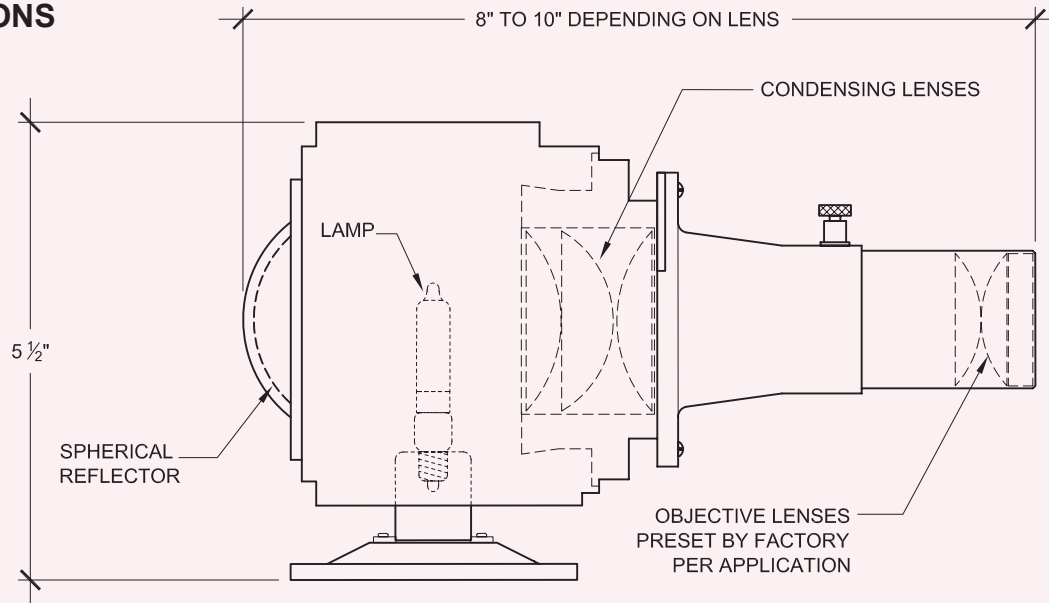

Model 1176PEM

DIMENSIONS

1176HEM - RECESSED HOUSING

Dimensions: 23-1/2" L x 13-1/2" W x 9-3/16" T
not including J-box
(Order Example: 1176HEM-WS)

WS Wide Beam Slot
(Standard)
(1-7/8" x 2-13/16" Aperture)

WP Wide Beam Pinhole
(Special Order)
(1-3/4" Aperture)

MS Medium Beam Slot
(Special Order)
(1-3/4" x 2-5/8" Aperture)

FLUSH CEILING TRIM PLATES (Shipped with Housing)

Diameter: 10-1/2"

The name Wendelighting is registered to Jacksen International Ltd., Monrovia, California. The name encompasses Wendel® and Wenlux® optical projectors as well as other types of Wendel/Wenlux lighting fixtures for both interior and exterior use.

WENDELIGHTING®

DIVISION OF JACKSEN INTERNATIONAL LTD