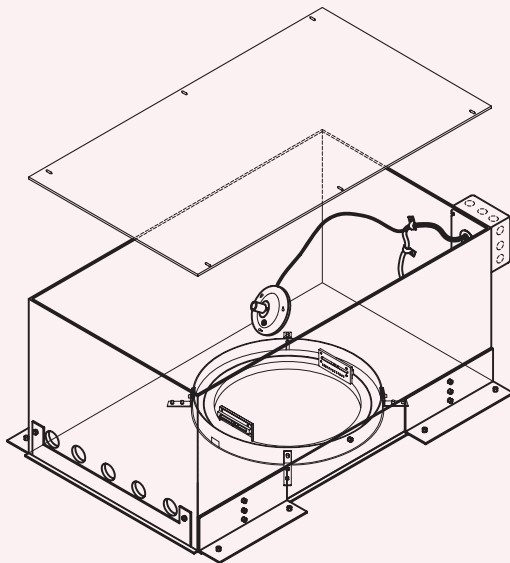

Model 1176PEM

DIMENSIONS

1176HEM - RECESSED HOUSING

Dimensions: 23-1/2" L x 13-1/2" W x 9-3/16" T
not including J-box
(Order Example: 1176HEM-WS)

WS Wide Beam Slot
(Standard)
(1-7/8" x 2-13/16" Aperture)

WP Wide Beam Pinhole
(Special Order)
(1-3/4" Aperture)

MS Medium Beam Slot
(Special Order)
(1-3/4" x 2-5/8" Aperture)

FLUSH CEILING TRIM PLATES (Shipped with Housing)

Diameter: 10-1/2"

The name Wendelighting is registered to Jacksen International Ltd., Monrovia, California. The name encompasses Wendel® and Wenlux® optical projectors as well as other types of Wendel/Wenlux lighting fixtures for both interior and exterior use.

WENDELIGHTING®

DIVISION OF JACKSEN INTERNATIONAL LTD