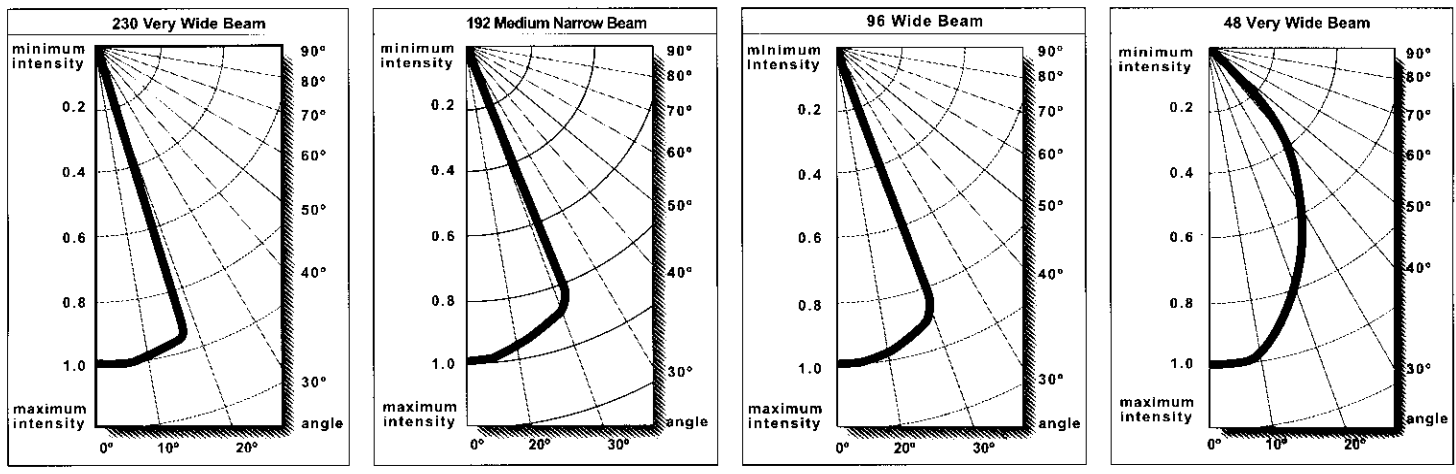

MODEL 2346 RECESSED OPTICAL PROJECTORS

DIMENSIONS

PHOTOMETRICS

Note: Other lenses and illumination coverage are available.

WENDELIGHTING®

DIVISION OF JACKSEN INTERNATIONAL LTD

611 West Huntington Drive, Suite A • Monrovia, California 91016-3636
 (800) 528-0101 Fax (626) 303-0046
www.wendelighting.com