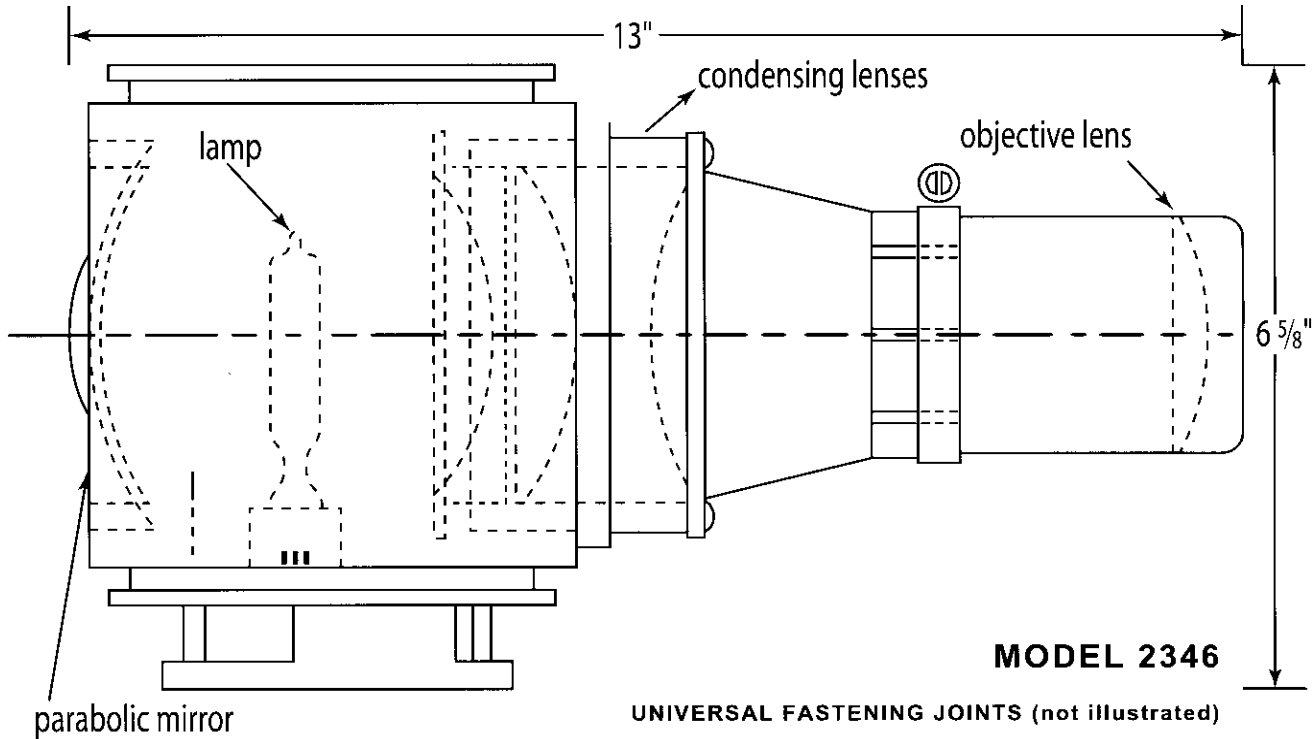

MODEL 2346 RECESSED OPTICAL PROJECTORS

DIMENSIONS

PHOTOMETRICS

Note: Other lenses and illumination coverage are available.

WENDELIGHTING®

DIVISION OF JACKSEN INTERNATIONAL LTD

611 West Huntington Drive, Suite A • Monrovia, California 91016-3636
 (800) 528-0101 Fax (626) 303-0046
www.wendelighting.com